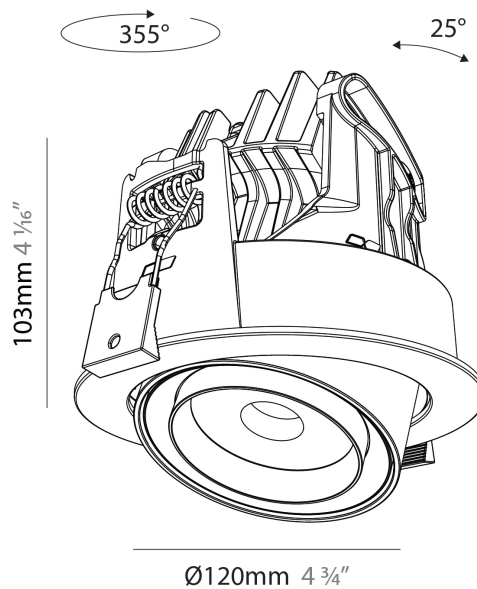

GENERAL

Series: Centriq
Subseries: Centriq Round Flex Adjustable
Brand: Prolicht
Division: Architectural
Mounting Type: Recessed
Mounting Location: Ceiling
Subcategory: Spots

PHYSICAL

Shape: Cylinder
Diameter (mm): 120
Diameter (in): 4 ¾
Height (mm): 105
Height (in): 4 ⅛
Min. Recessing Depth (mm): 120
Min. Recessing Depth (in): 4 ¾
Light Distribution: Adjustable / Direct
Weight (kg): 0.666
Fixture Finish: SSR / BKV / CWI / CRY / HAB / UFT / ITA / RUA / FTG / MYG / LOD / PUS / FRO / FUP / KIA / POP / BLS / SPG / MEY / GOH / GUM / CHC / COM / ABZ / JAG / OBR / MOS / ROR
Fixture Material: Aluminum
Cut-out Measurements: Dia. 112mm / 4 7/16"

ELECTRICAL

Lamp Type: LED (Zhaga Standard)
Input Wattage (W): 8.2
Total Output Wattage (W): 7.3
Dimming: Dali Dimming
Driver Included: No
Driver Location: Remote
Driver Type: Constant Current - Universal
Driver Class: Class 2
Input Voltage (V): 120 - 277
Constant Current (MA): 200

LED

Color Temperature (°K): 2700-6500 Tunable White
Max. Delivered Lumen (lm): 391 - 451
Nominal Lumen (lm): 576 - 664
CRI: >90 CRI
Lamp Life (hrs): 50000

OPTICAL

Beam Angle: 14 - 46
Adjustability: Rotational 350° / Tilt 25°

RATINGS AND CERTIFICATIONS

Certified By: CSA Certified to UL and CSA Standards
IP rating: IP20